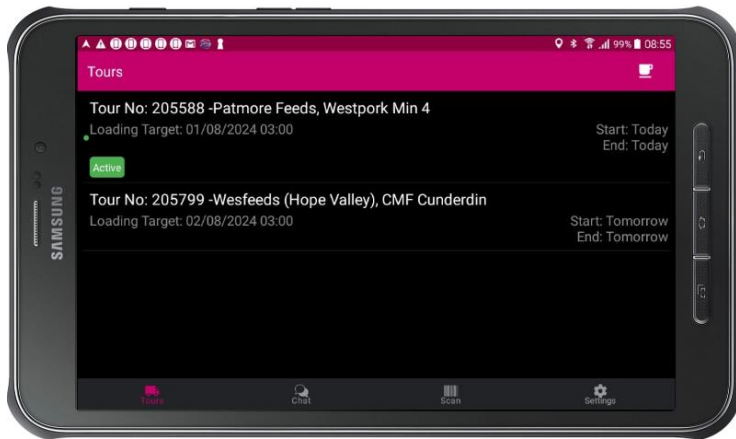

Marley's Mail – August 2024

55

ANNIVERSARY

EST. 1969

InTouch

InTouch is an app on your tablet that provides all of the information for the jobs that have been scheduled to you.

It provides scheduled loading times, job numbers, booking numbers, contact names/numbers and details about the products you are picking up/delivering include weights and silo information if applicable and also a link to Marley's turn by turn navigation.

It will ask you to enter certain information when completing the job such as docket numbers and weights and you can even take a photo of your dockets. All of this information comes directly back into our system automatically.

We are working on collecting more information such as site contacts, gate codes and farm maps to provide you with as much information as possible.

When updating the status of your job on the tablet such as "Finished Loading" we can also start to look at sending notifications to farmers to provide them with your ETA so they know to expect you.