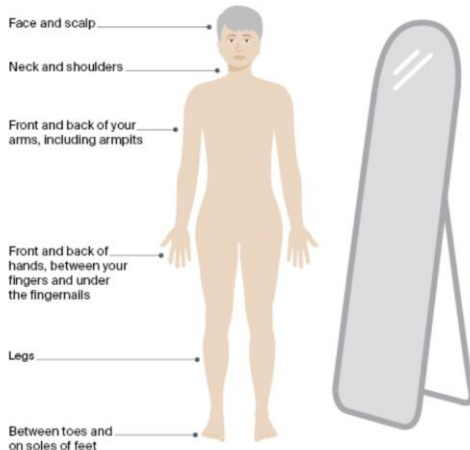

Marley's Mail – August 2024

55^{YEAR}

ANNIVERSARY

EST. 1969

Skin Checks – it's as easy as ABC...

How to: Check all spots on your body, from moles to freckles to age spots. Skin cancer can develop anywhere on the skin and is one of the few cancers that you can usually see.

Get into the habit of checking your skin - Ask someone for help when checking your skin, especially in hard to see places. Don't forget to check the soles of your feet and under your nail beds and scalp. Skin cancers rarely hurt and are much more frequently seen than felt.

Skin cancer warning signs: **ABCDE**

Asymmetry – One part of the mole or birthmark doesn't match the other.

Border – The edges are irregular, ragged, notched or blurred.

Colour – The colour is not the same all over and may include shades of brown or black, sometimes with patches of pink, red, white or blue.

Diameter – The spot is larger than ¼ inch across – some melanomas can sometimes be smaller than this.

Elevation – The mole is changing in size, shape or colour.

Firm – Run your finger over your mole and feel for firmness.

Growing – Regularly take photos of your mole to check for signs of growth and change.

How to check your skin